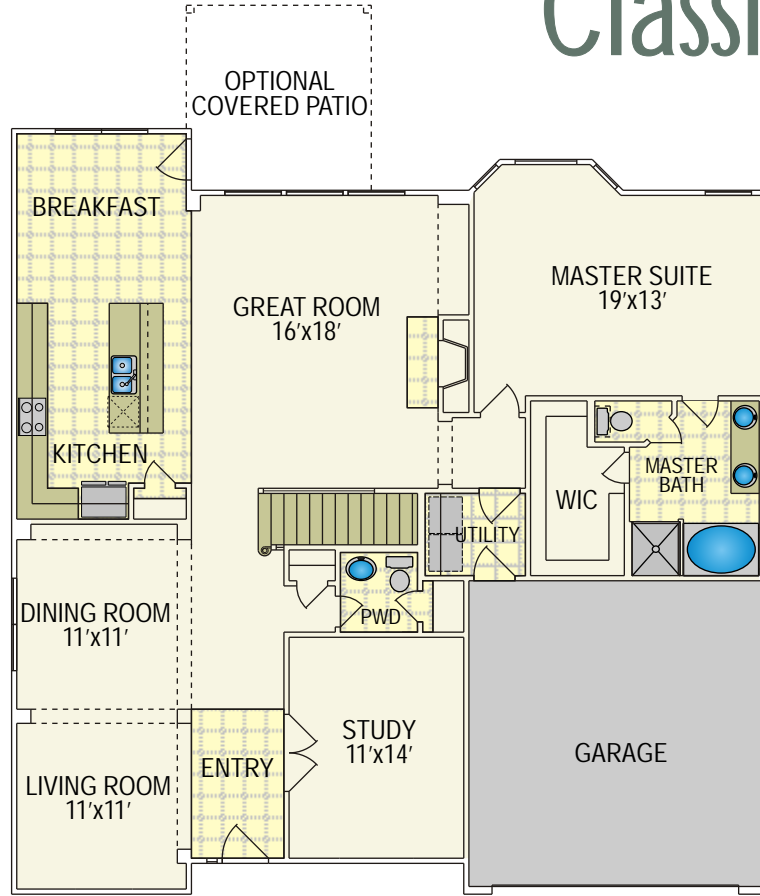

# Classic Series

Elevation B

Elevation C

# Classic Series

3356 square feet  
 4 Bedrooms  
 2 1/2 Baths  
 Optional Guest Bedroom  
 Optional Fifth Bedroom  
 Optional Third Bath

OPTIONAL GUEST BEDROOM / BATH 4

©2006 Kipp Flores Architects

FIRST FLOOR PLAN

OPTIONAL BEDROOM 5

SECOND FLOOR PLAN