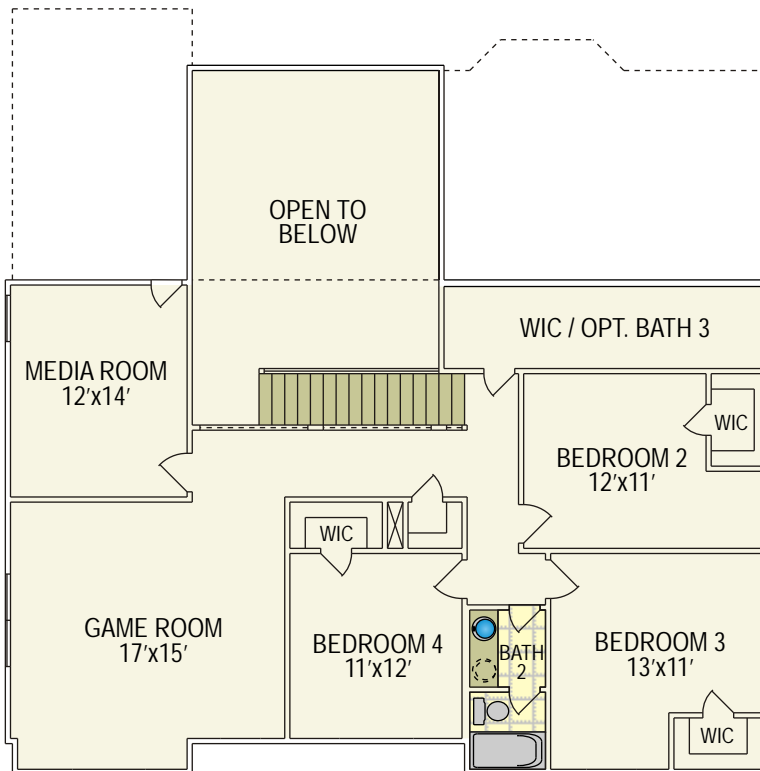

# Classic Series

3356 square feet  
 4 Bedrooms  
 2 1/2 Baths  
 Optional Guest Bedroom  
 Optional Fifth Bedroom  
 Optional Third Bath

OPTIONAL GUEST BEDROOM / BATH 4

©2006 Kipp Flores Architects

FIRST FLOOR PLAN

OPTIONAL BEDROOM 5

SECOND FLOOR PLAN