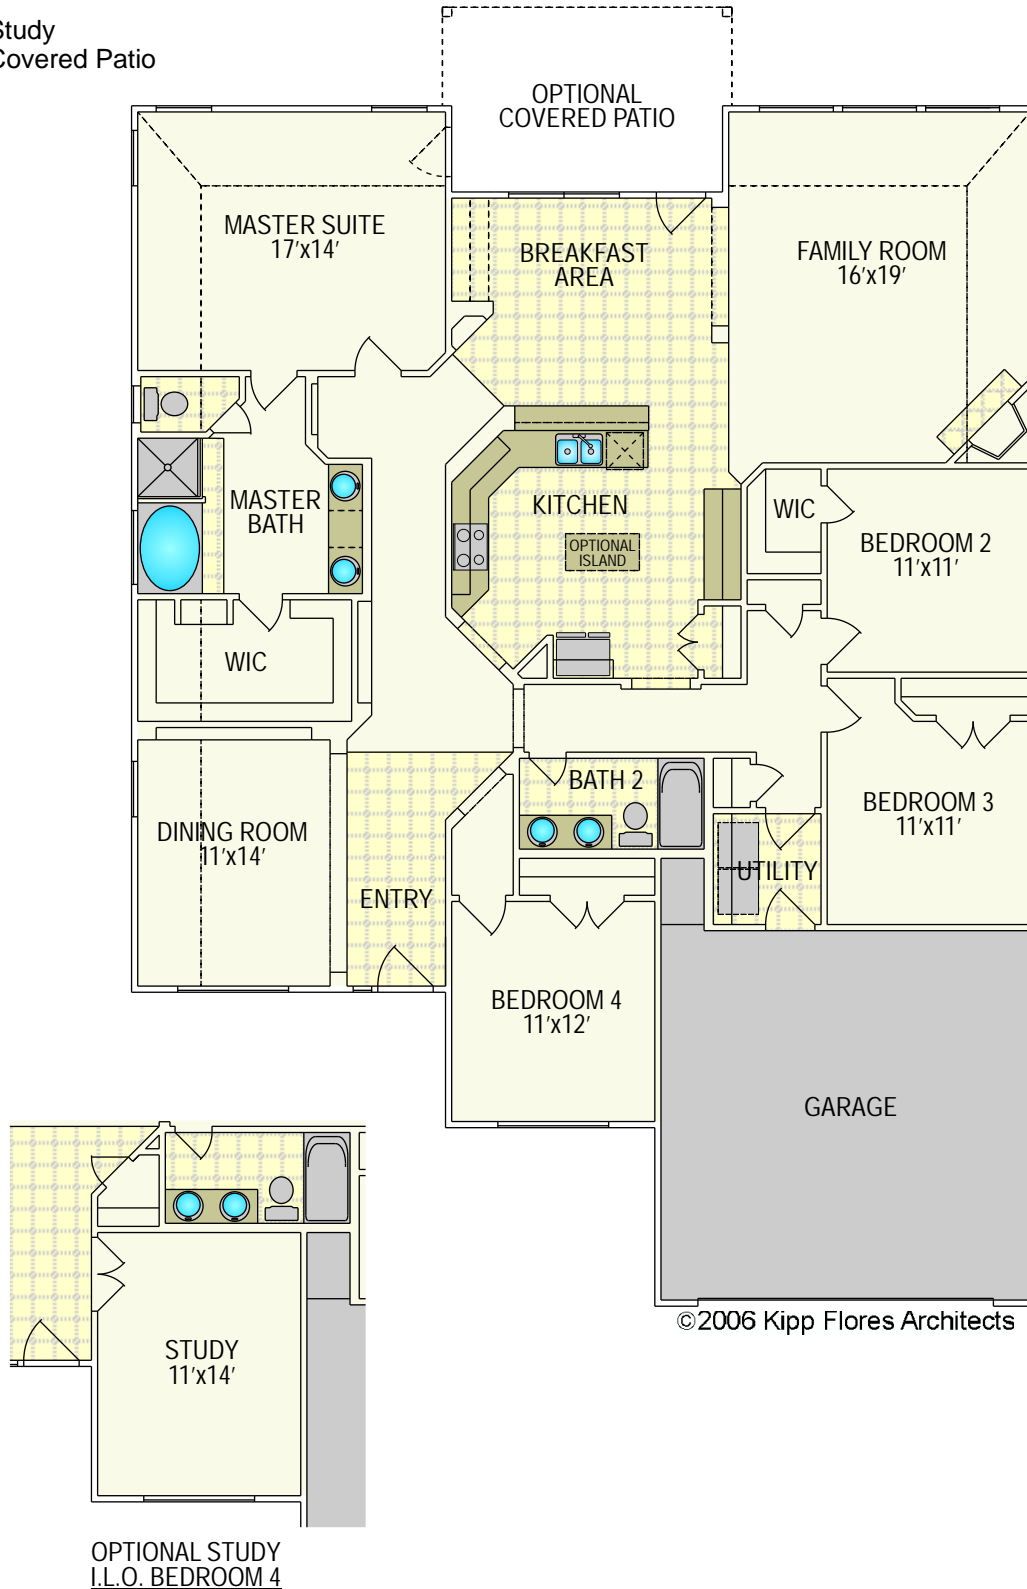

Jackson

Classic Series

Elevation A

Elevation B

Jackson

Classic Series

2350 square feet
4 Bedrooms
2 Baths
Optional Study
Optional Covered Patio

©2006 Kipp Flores Architects