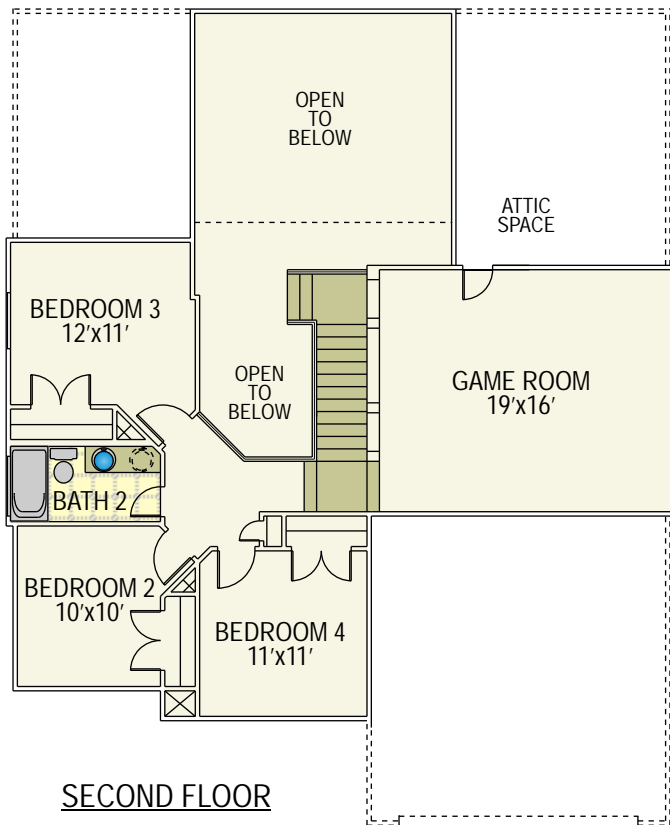

Crockett

Classic Series

Elevation A

Elevation C

Crockett

Classic Series

2744 square feet
4 Bedrooms
2 1/2 Baths

FIRST FLOOR

SECOND FLOOR