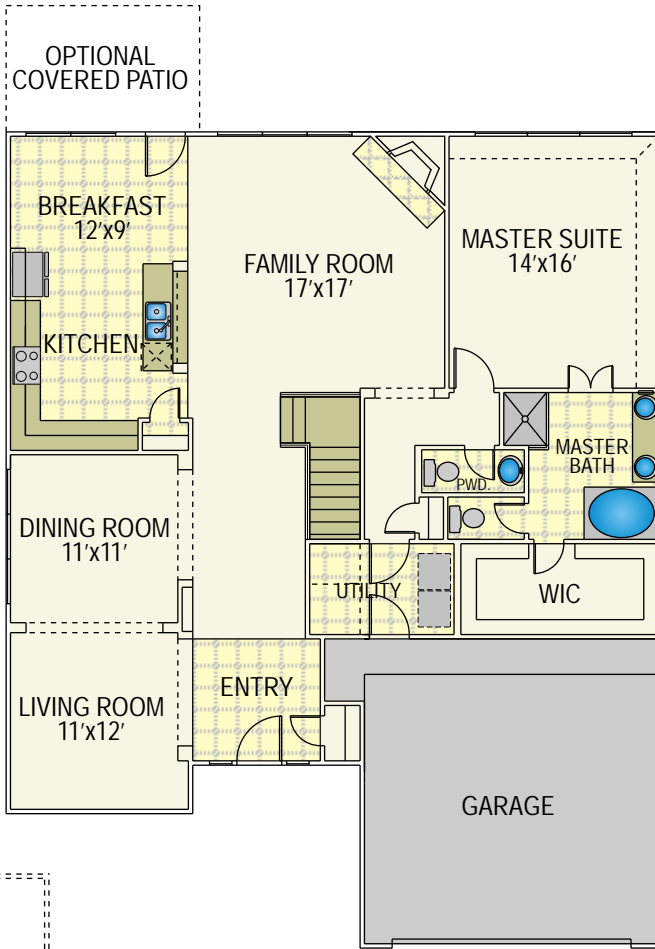

Crockett

Classic Series

Elevation A

Elevation C

Crockett

Classic Series

2744 square feet
4 Bedrooms
2 1/2 Baths

FIRST FLOOR

SECOND FLOOR