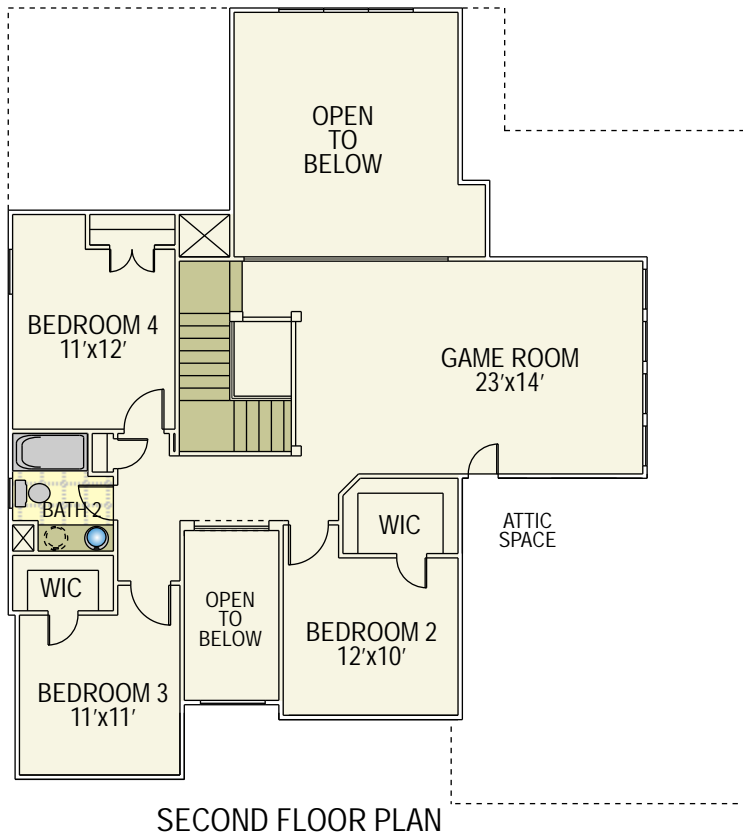

Madison

Classic Series

Elevation A

Elevation B

Madison

Classic Series

3104 square feet
 4 Bedrooms
 2 ½ Baths
 Optional Fifth Bedroom
 Optional Third Bath

BEDROOM 5 & BATH 3
 I.L.O. STUDY / POWDER ROOM

OPTIONAL BATH 3
 @ SECOND FLOOR