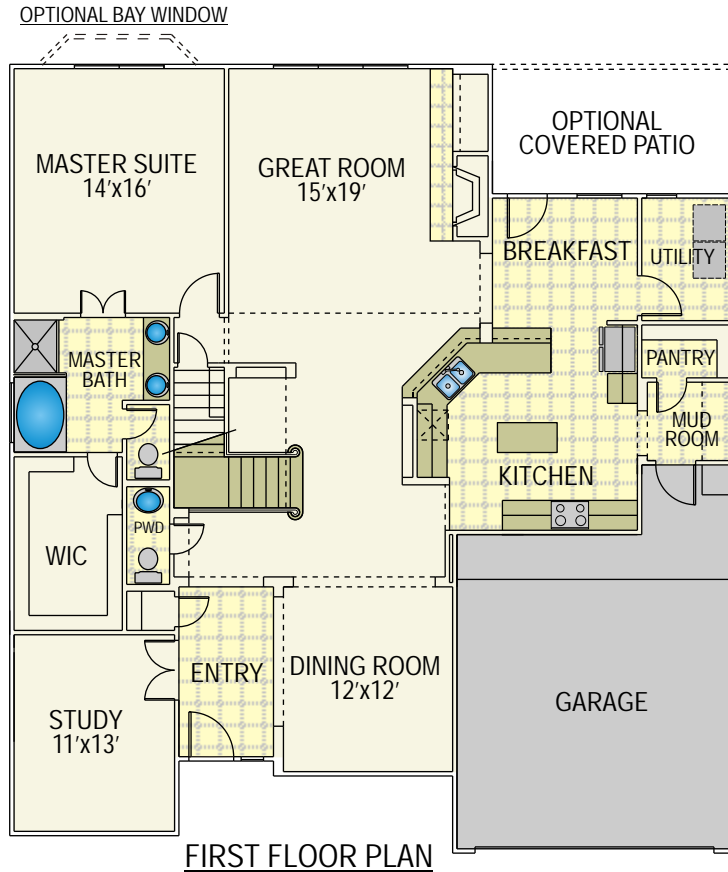

Madison

Classic Series

Elevation A

Elevation B

Madison

Classic Series

3104 square feet
 4 Bedrooms
 2 ½ Baths
 Optional Fifth Bedroom
 Optional Third Bath

BEDROOM 5 & BATH 3
 I.L.O. STUDY / POWDER ROOM

OPTIONAL BATH 3
 @ SECOND FLOOR