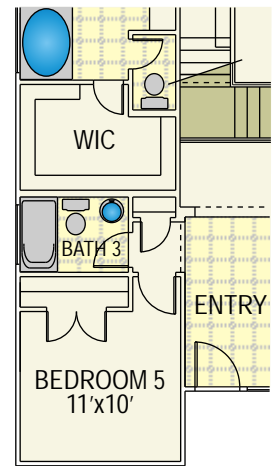

Madison

Classic Series

Elevation A

Elevation B

Madison

Classic Series

3104 square feet
 4 Bedrooms
 2 ½ Baths
 Optional Fifth Bedroom
 Optional Third Bath

BEDROOM 5 & BATH 3
 I.L.O. STUDY / POWDER ROOM

OPTIONAL BATH 3
 @ SECOND FLOOR