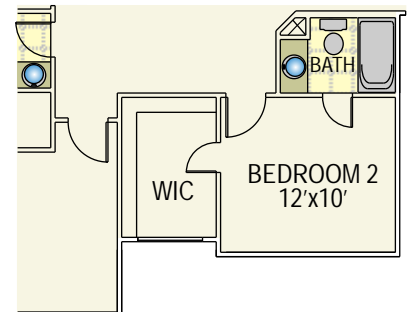

Madison

Classic Series

Elevation A

Elevation B

Madison

Classic Series

3104 square feet
 4 Bedrooms
 2 ½ Baths
 Optional Fifth Bedroom
 Optional Third Bath

BEDROOM 5 & BATH 3
 I.L.O. STUDY / POWDER ROOM

OPTIONAL BATH 3
 @ SECOND FLOOR