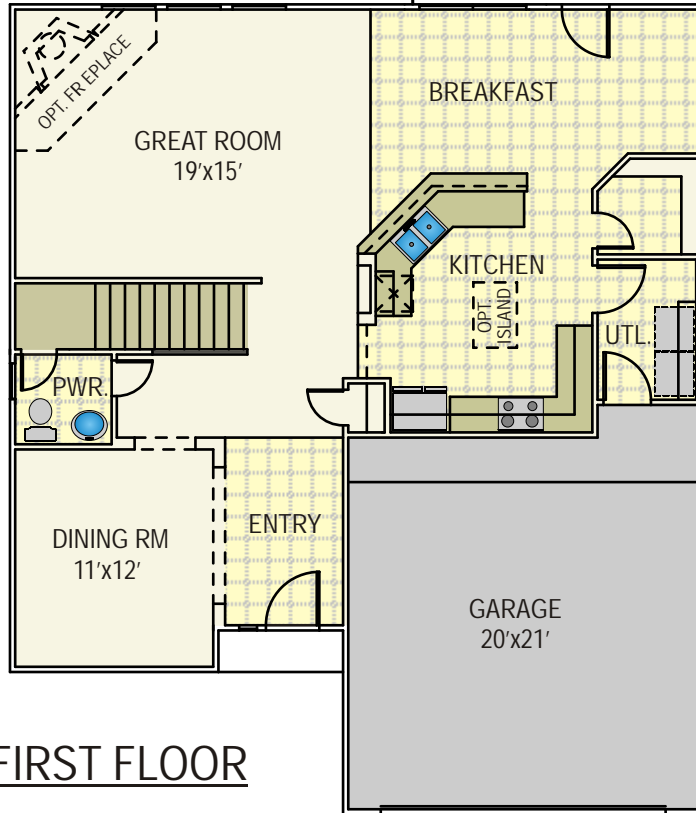

Medina

Bayou Crossing

Elevation A

Elevation B

Medina

2351 square feet
3 Bedrooms
2 1/2 Baths

Bayou Crossing

OPTIONAL
COVERED
PATIO

FIRST FLOOR

SECOND FLOOR