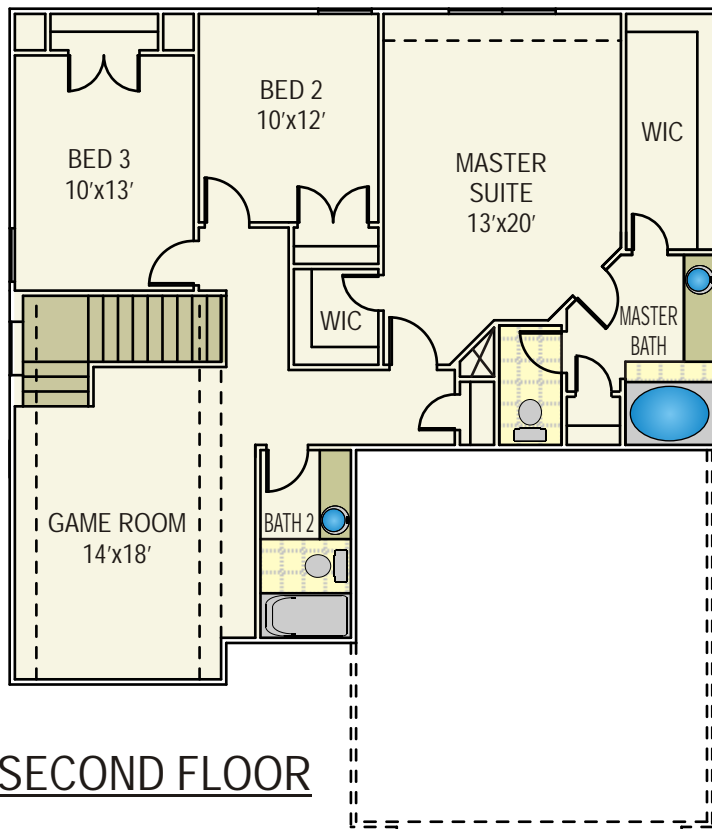

Medina

Bayou Crossing

Elevation A

Elevation B

Medina

2351 square feet
3 Bedrooms
2 1/2 Baths

Bayou Crossing

OPTIONAL
COVERED
PATIO

FIRST FLOOR

SECOND FLOOR