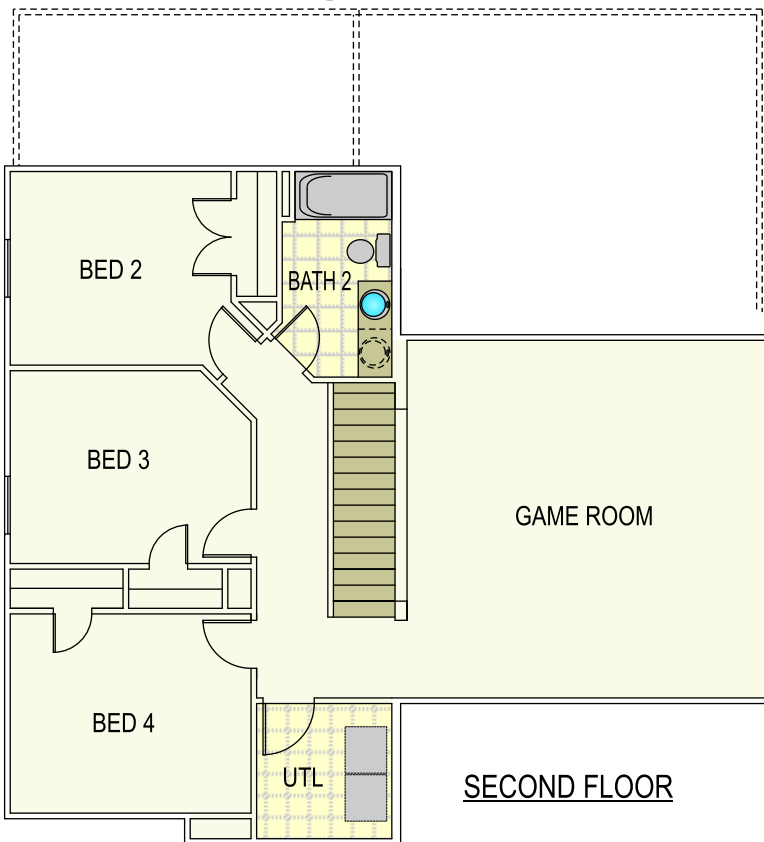

Pecos

Elevation A

Elevation C

Pecos

2264 square feet
 4 Bedrooms
 2 1/2 Baths
 Optional Master Bath

Bayou Crossing

SECOND FLOOR

FIRST FLOOR

OPTIONAL MASTER BATH