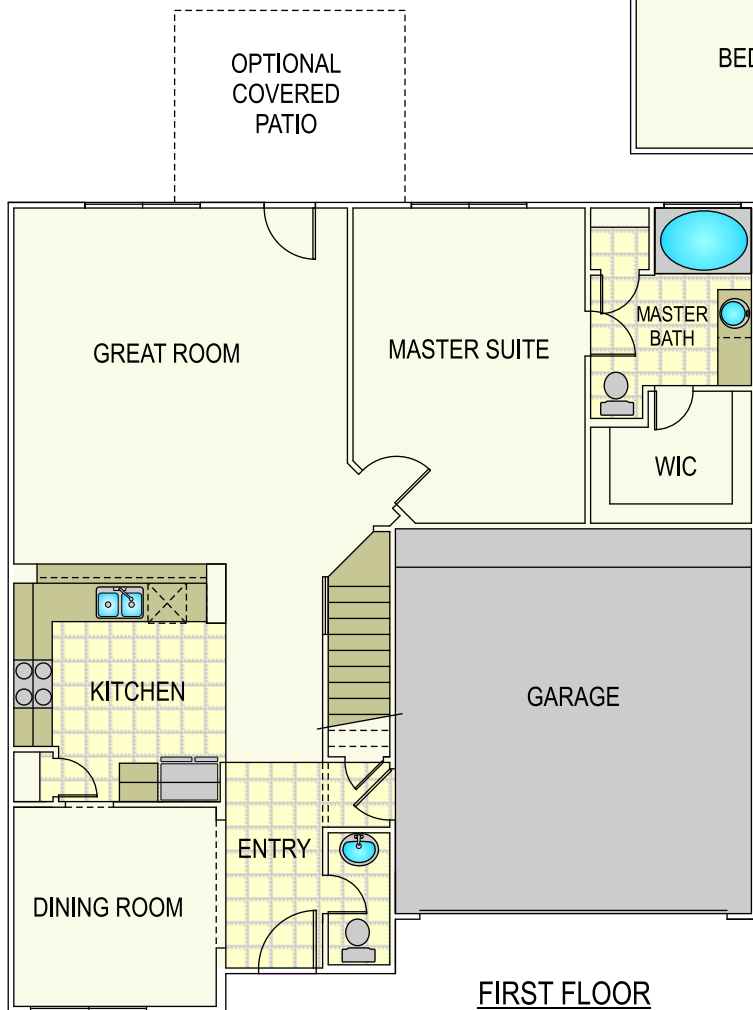

Pecos

Elevation A

Elevation C

Pecos

2264 square feet
 4 Bedrooms
 2 1/2 Baths
 Optional Master Bath

Bayou Crossing

SECOND FLOOR

FIRST FLOOR

OPTIONAL MASTER BATH