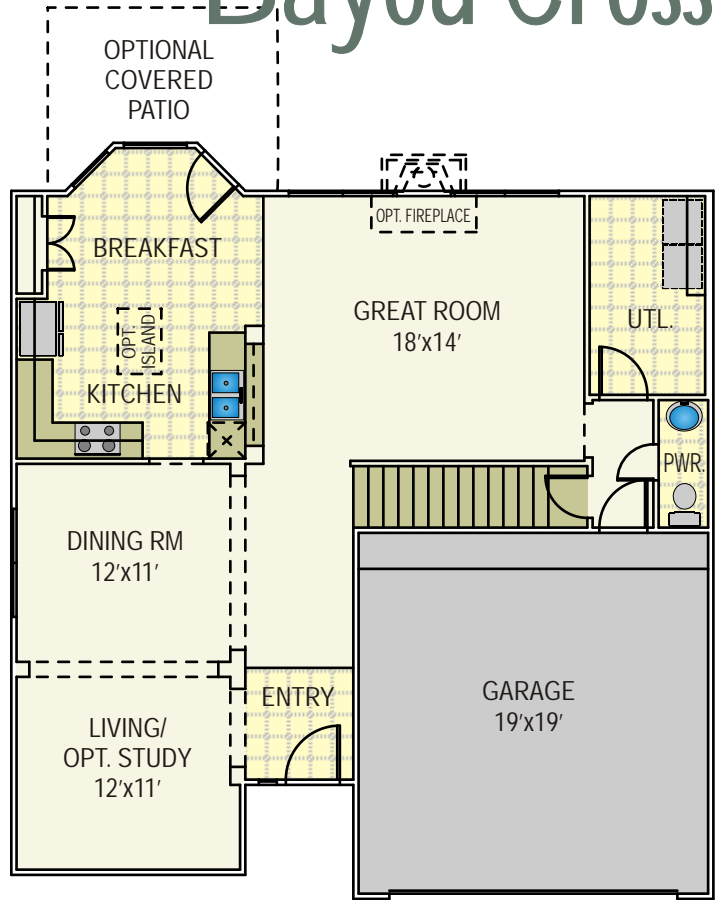

Brazos

Bayou Crossing

Elevation A

Elevation B

Brazos

2572 square feet
 4 Bedrooms
 2 1/2 Baths
 Optional Study
 Optional Fifth Bedroom with Loft

Bayou Crossing

OPTIONAL STUDY

FIRST FLOOR

SECOND FLOOR

OPTIONAL MASTER BATH

BEDROOM 5
 W/ LOFT OPTION