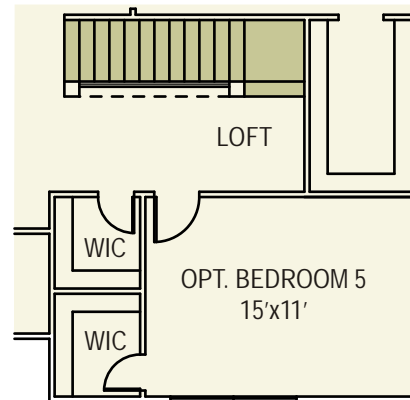

Brazos

Bayou Crossing

Elevation A

Elevation B

Brazos

2572 square feet
 4 Bedrooms
 2 1/2 Baths
 Optional Study
 Optional Fifth Bedroom with Loft

Bayou Crossing

OPTIONAL STUDY

FIRST FLOOR

SECOND FLOOR

OPTIONAL MASTER BATH

BEDROOM 5
 W/ LOFT OPTION