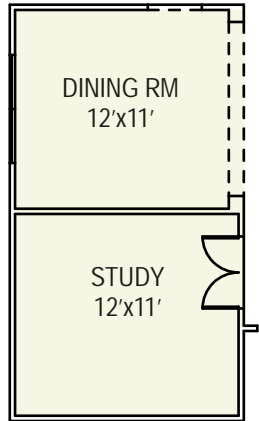

Brazos

Bayou Crossing

Elevation A

Elevation B

Brazos

2572 square feet
 4 Bedrooms
 2 1/2 Baths
 Optional Study
 Optional Fifth Bedroom with Loft

Bayou Crossing

OPTIONAL STUDY

FIRST FLOOR

SECOND FLOOR

OPTIONAL MASTER BATH

BEDROOM 5
 W/ LOFT OPTION