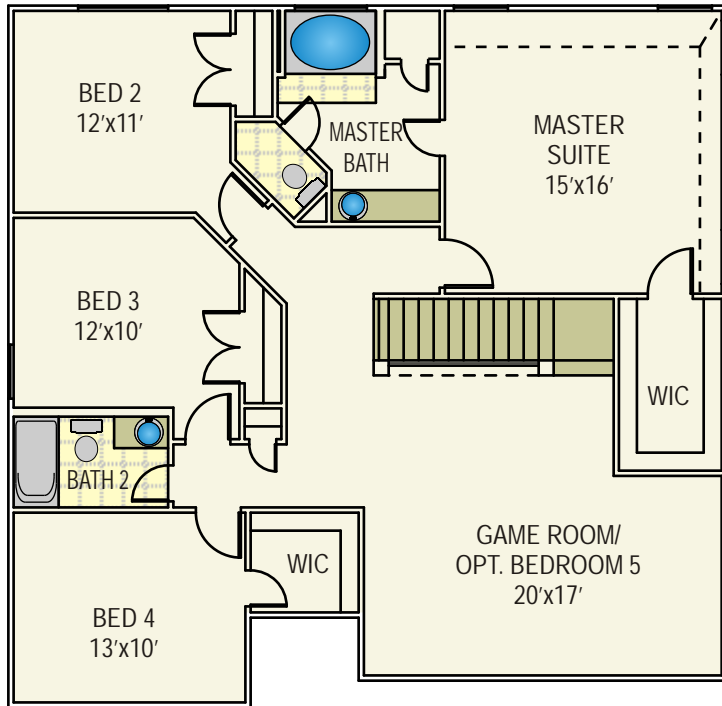

Brazos

Bayou Crossing

Elevation A

Elevation B

Brazos

2572 square feet
 4 Bedrooms
 2 1/2 Baths
 Optional Study
 Optional Fifth Bedroom with Loft

Bayou Crossing

OPTIONAL STUDY

FIRST FLOOR

SECOND FLOOR

OPTIONAL MASTER BATH

BEDROOM 5
 W/ LOFT OPTION