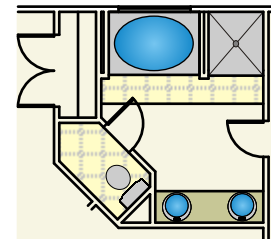

Brazos

Bayou Crossing

Elevation A

Elevation B

Brazos

2572 square feet
 4 Bedrooms
 2 1/2 Baths
 Optional Study
 Optional Fifth Bedroom with Loft

Bayou Crossing

OPTIONAL STUDY

FIRST FLOOR

SECOND FLOOR

OPTIONAL MASTER BATH

BEDROOM 5
 W/ LOFT OPTION