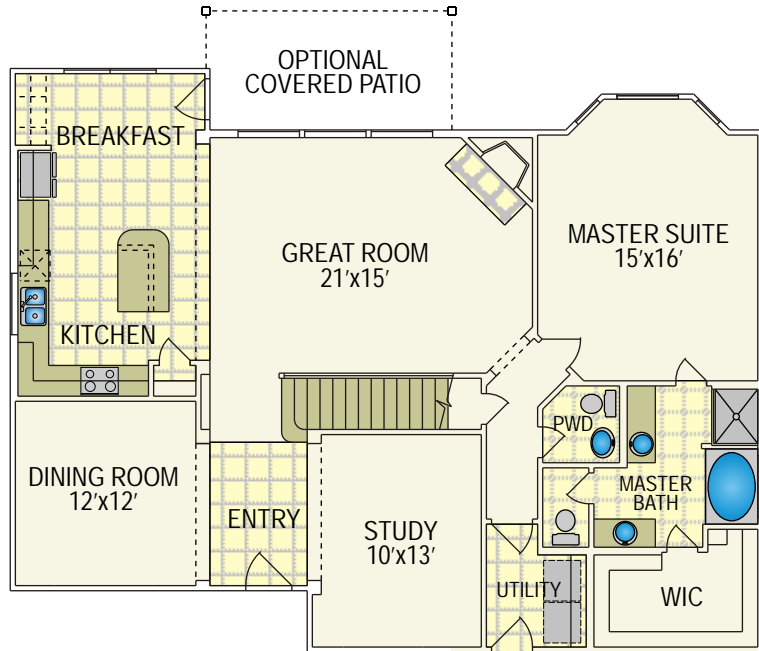

Armstrong

Classic Series

Elevation A

Elevation B

Armstrong

Classic Series

3081 square feet
 4 Bedrooms
 2 ½ Baths
 Optional Study / Fifth Bedroom
 Optional Third Bath

OPTIONAL STUDY / BEDROOM 5
 I.L.O. MEDIA ROOM

FIRST FLOOR PLAN

©2006 Kipp Flores Architects

SECOND FLOOR PLAN

OPTIONAL BATH 3
 @ SECOND FLOOR