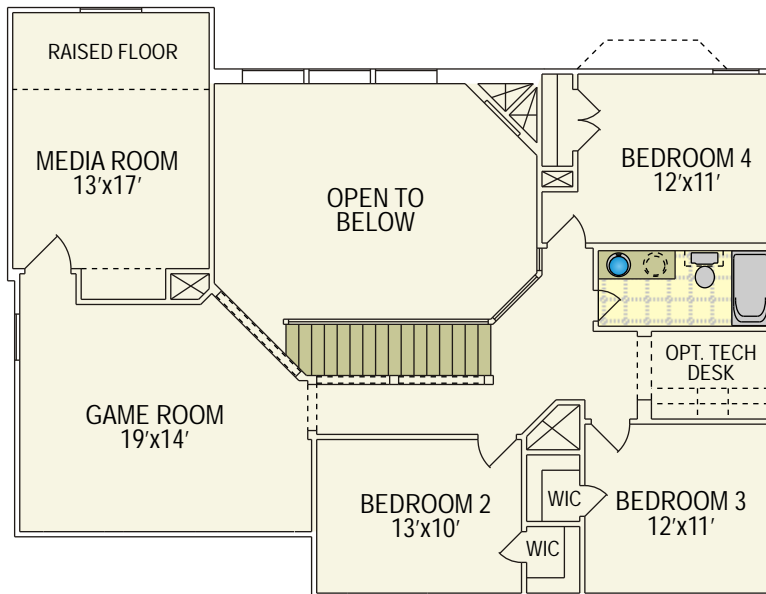

Armstrong

Classic Series

Elevation A

Elevation B

Armstrong

Classic Series

3081 square feet
 4 Bedrooms
 2 ½ Baths
 Optional Study / Fifth Bedroom
 Optional Third Bath

OPTIONAL STUDY / BEDROOM 5
 I.L.O. MEDIA ROOM

FIRST FLOOR PLAN

©2006 Kipp Flores Architects

SECOND FLOOR PLAN

OPTIONAL BATH 3
 @ SECOND FLOOR