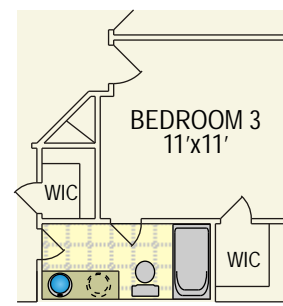

Armstrong

Classic Series

Elevation A

Elevation B

Armstrong

Classic Series

3081 square feet
 4 Bedrooms
 2 ½ Baths
 Optional Study / Fifth Bedroom
 Optional Third Bath

OPTIONAL STUDY / BEDROOM 5
 I.L.O. MEDIA ROOM

FIRST FLOOR PLAN

©2006 Kipp Flores Architects

SECOND FLOOR PLAN

OPTIONAL BATH 3
 @ SECOND FLOOR