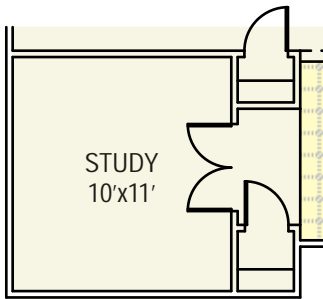

# Bayou Crossing

Elevation A

Elevation B

# Bayou Crossing

1620 square feet  
 3 Bedrooms  
 2 Baths  
 Optional Study  
 3 Elevations Available

OPTIONAL MASTER BATH

STUDY I.L.O. DINING