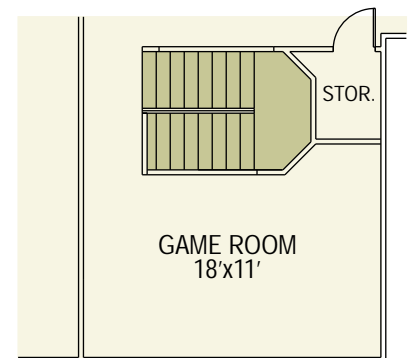

Caldwell

Classic Series

Elevation A

Elevation C

Caldwell

Classic Series

2696 square feet
 4 Bedrooms
 2½ Baths
 Optional Planning Center
 Optional Bedroom 5
 Optional Game Room

OPTIONAL BEDROOM
 I.L.O. STUDY

FIRST FLOOR PLAN

SECOND FLOOR PLAN

OPTIONAL GAMEROOM
 W/ COMPUTER LOFT