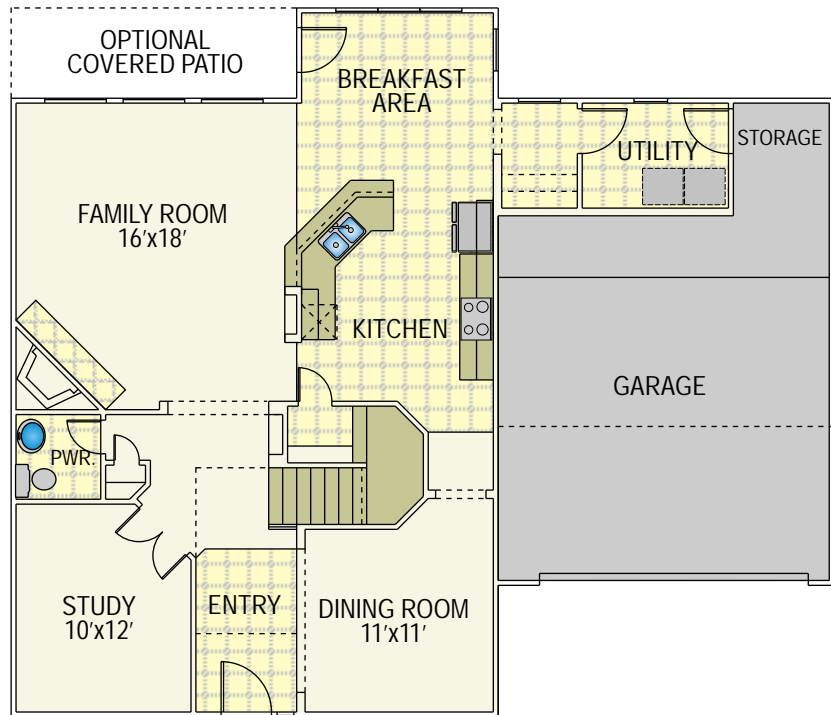

Caldwell

Classic Series

Elevation A

Elevation C

Caldwell

Classic Series

2696 square feet
 4 Bedrooms
 2½ Baths
 Optional Planning Center
 Optional Bedroom 5
 Optional Game Room

OPTIONAL BEDROOM
 I.L.O. STUDY

FIRST FLOOR PLAN

SECOND FLOOR PLAN

OPTIONAL GAMEROOM
 W/ COMPUTER LOFT