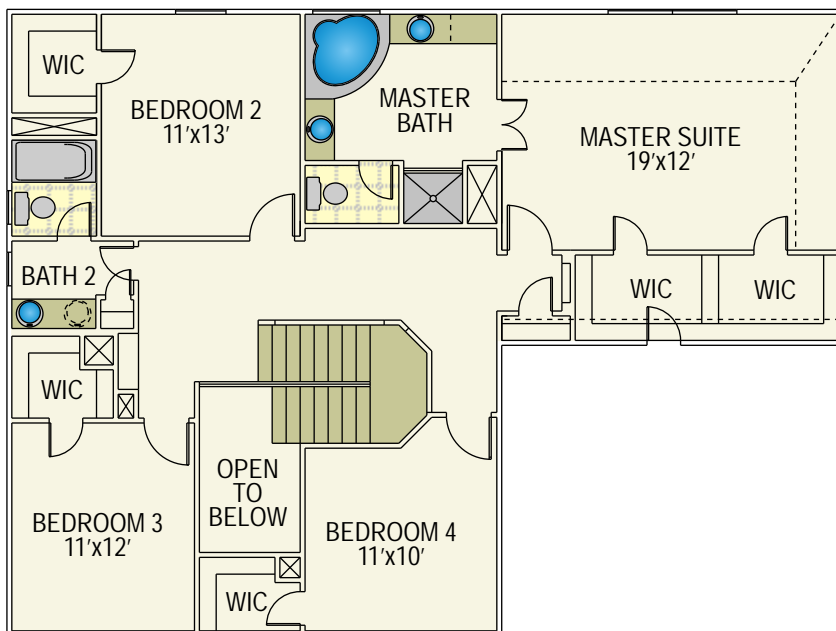

Caldwell

Classic Series

Elevation A

Elevation C

Caldwell

Classic Series

2696 square feet
 4 Bedrooms
 2½ Baths
 Optional Planning Center
 Optional Bedroom 5
 Optional Game Room

OPTIONAL BEDROOM
 I.L.O. STUDY

FIRST FLOOR PLAN

SECOND FLOOR PLAN

OPTIONAL GAMEROOM
 W/ COMPUTER LOFT