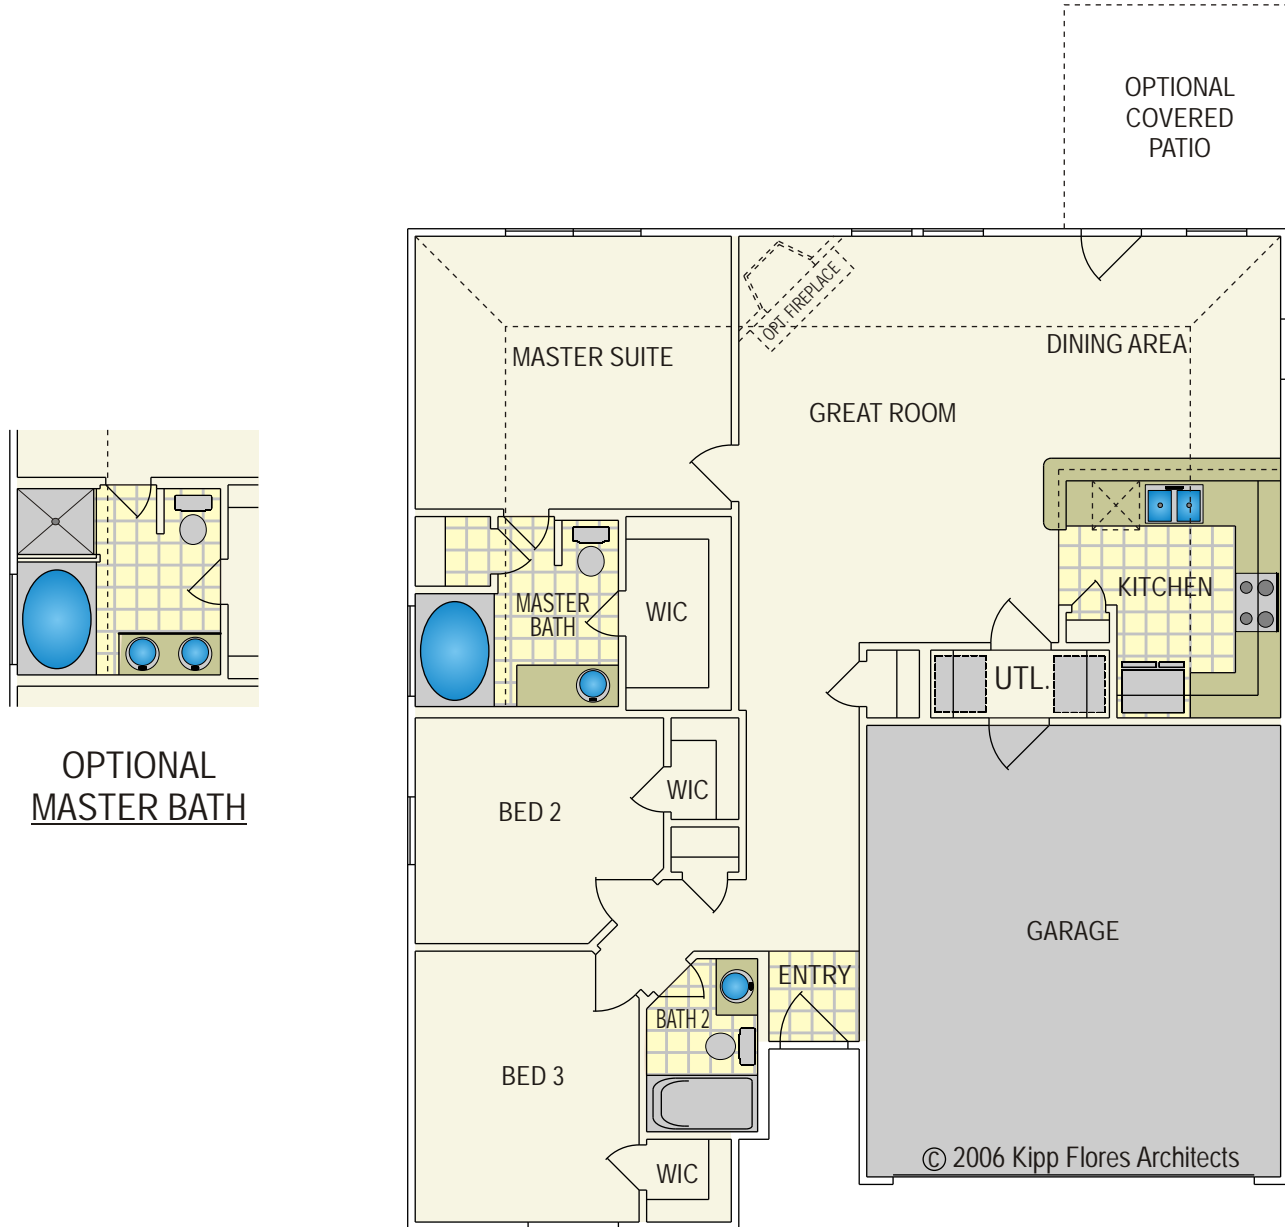

Guadalupe

Bayou Crossing

Elevation A

Elevation B

Guadalupe

1300 square feet
3 Bedrooms
2 Baths

Bayou Crossing

OPTIONAL
MASTER BATH