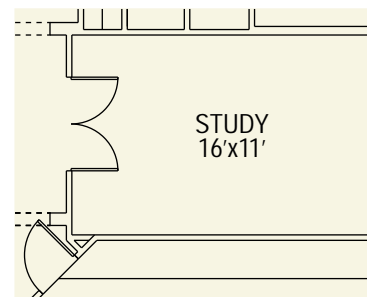

Duval

Bayou Crossing

Elevation A

Elevation C

Duval

Bayou Crossing

- 1999 square feet
- 4 Bedrooms
- 2 Baths
- Optional Kids Retreat
- Optional Master Retreat
- Optional Study
- Optional Master Bath

MASTER RETREAT I.L.O. BEDROOM 3 BEDROOM PLAN

KID'S RETREAT I.L.O. BEDROOM 3 BEDROOM PLAN

OPTIONAL MASTER BATH

STUDY I.L.O. DINING ROOM