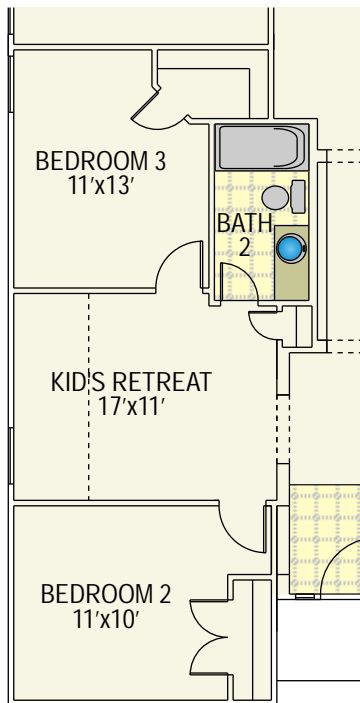

Duval

Bayou Crossing

Elevation A

Elevation C

Duval

Bayou Crossing

- 1999 square feet
- 4 Bedrooms
- 2 Baths
- Optional Kids Retreat
- Optional Master Retreat
- Optional Study
- Optional Master Bath

MASTER RETREAT I.L.O. BEDROOM 3 BEDROOM PLAN

KID'S RETREAT I.L.O. BEDROOM 3 BEDROOM PLAN

OPTIONAL MASTER BATH

STUDY I.L.O. DINING ROOM