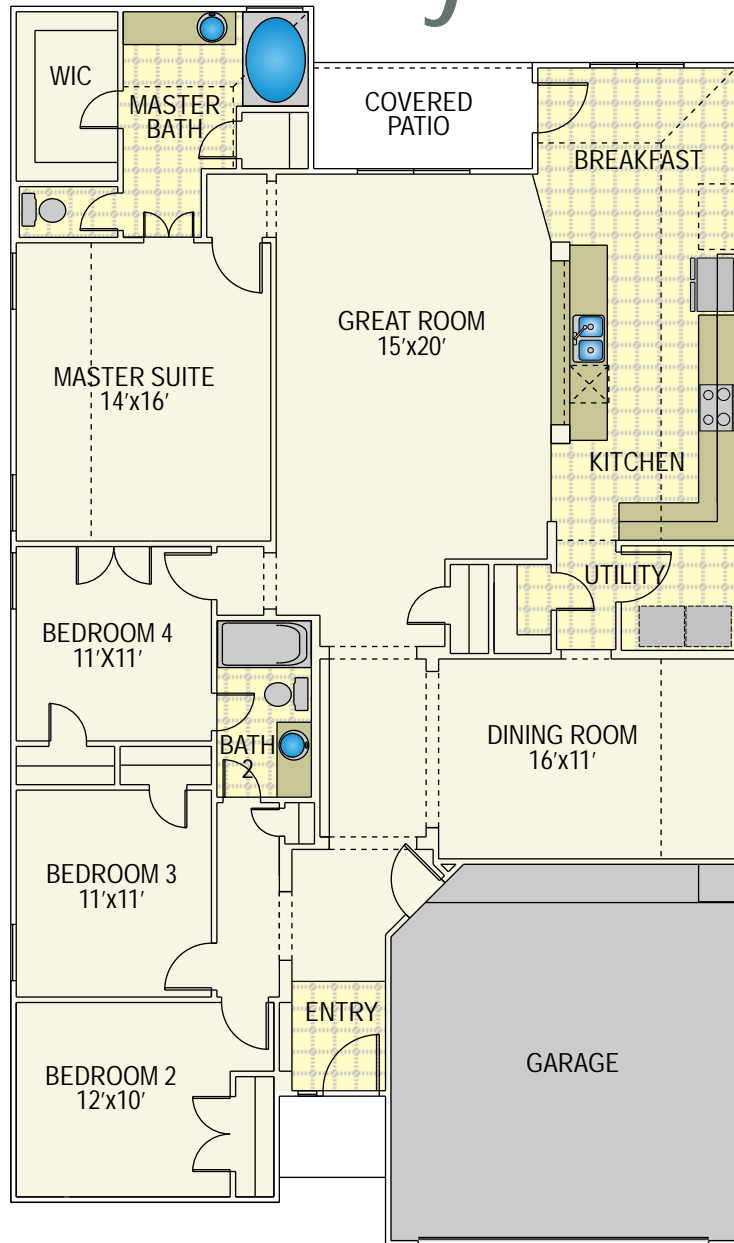

Duval

Bayou Crossing

Elevation A

Elevation C

Duval

Bayou Crossing

- 1999 square feet
- 4 Bedrooms
- 2 Baths
- Optional Kids Retreat
- Optional Master Retreat
- Optional Study
- Optional Master Bath

MASTER RETREAT I.L.O. BEDROOM 3 BEDROOM PLAN

KID'S RETREAT I.L.O. BEDROOM 3 BEDROOM PLAN

OPTIONAL MASTER BATH

STUDY I.L.O. DINING ROOM