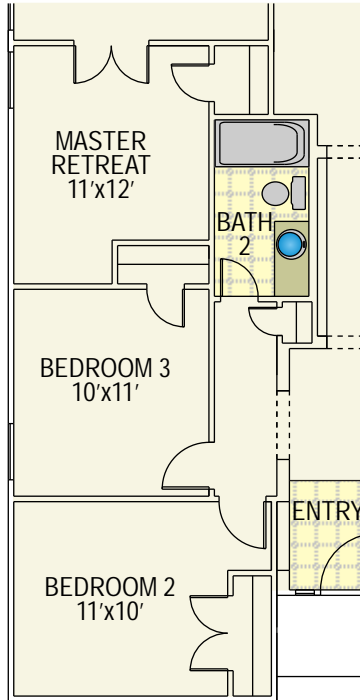

Duval

Bayou Crossing

Elevation A

Elevation C

Duval

Bayou Crossing

- 1999 square feet
- 4 Bedrooms
- 2 Baths
- Optional Kids Retreat
- Optional Master Retreat
- Optional Study
- Optional Master Bath

MASTER RETREAT I.L.O. BEDROOM 3 BEDROOM PLAN

KID'S RETREAT I.L.O. BEDROOM 3 BEDROOM PLAN

OPTIONAL MASTER BATH

STUDY I.L.O. DINING ROOM