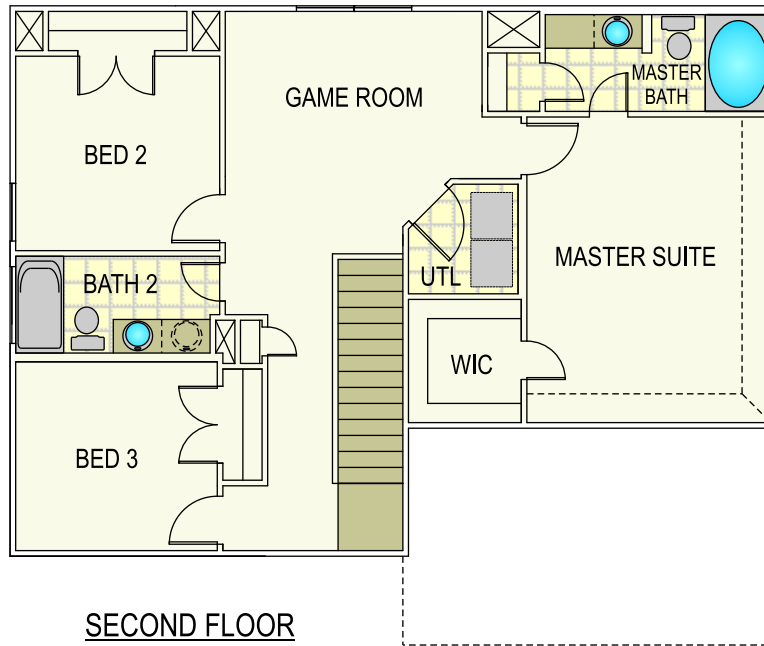

# Jefferson

*Elevation B*

*Elevation C*

# Jefferson

1772 square feet  
3 Bedrooms  
2 1/2 Baths  
Optional Master Bath

# Bayou Crossing

**OPTIONAL  
MASTER BATH**